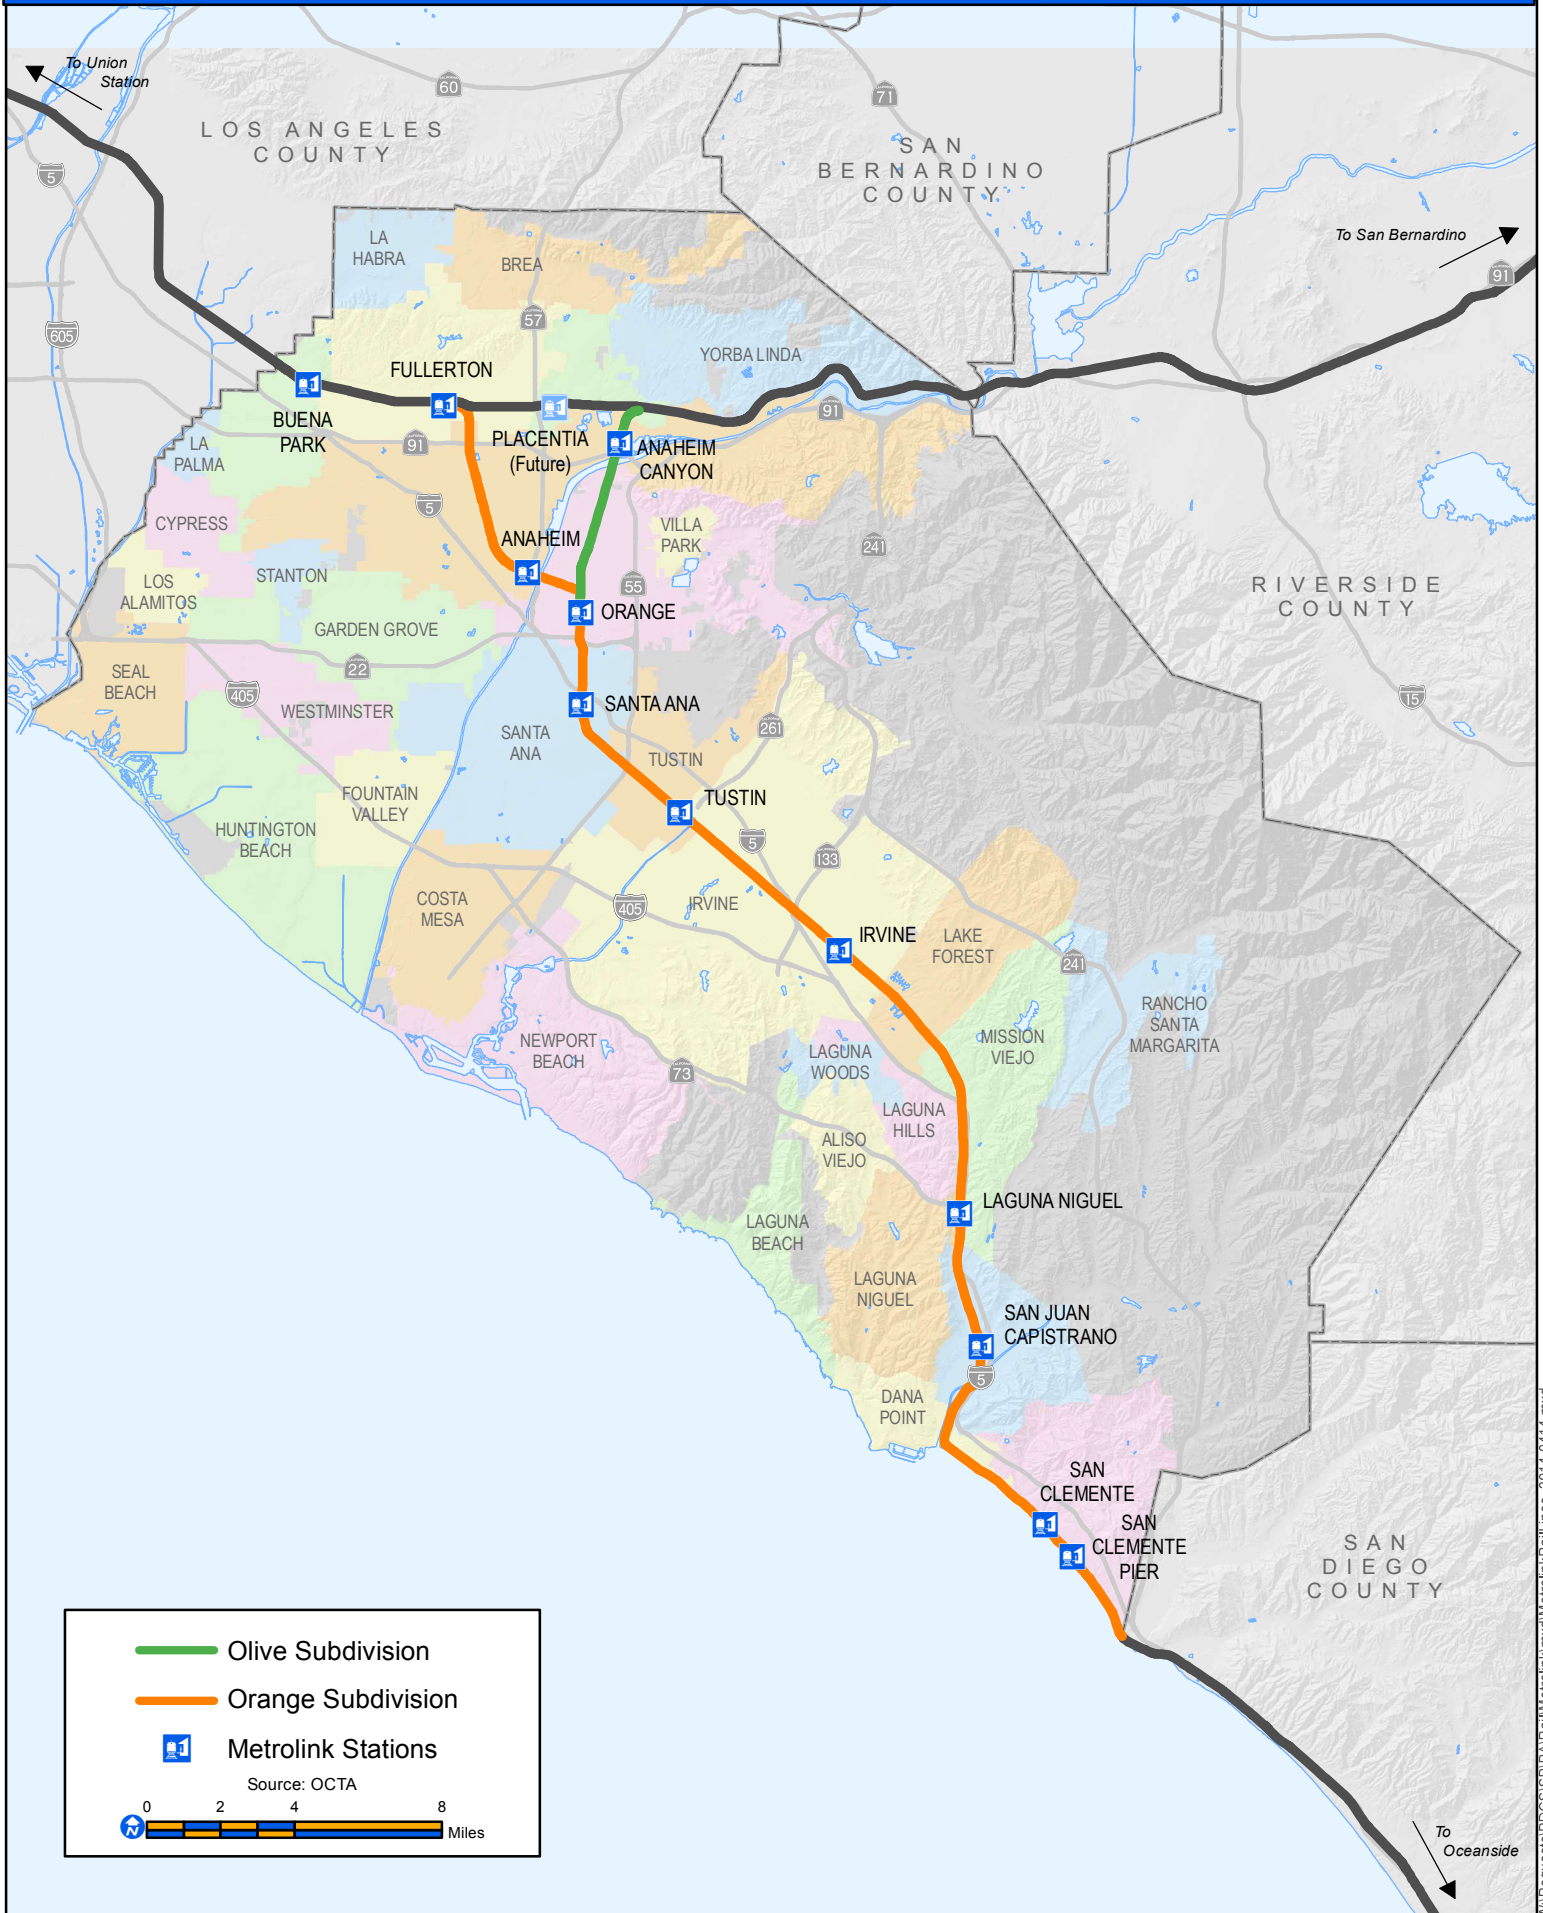

ORANGE AND OLIVE SUBDIVISIONS

ATTACHMENT A

Legend

- Olive Subdivision
- Orange Subdivision
- Metrolink Stations

Source: OCTA

0 2 4 8 Miles