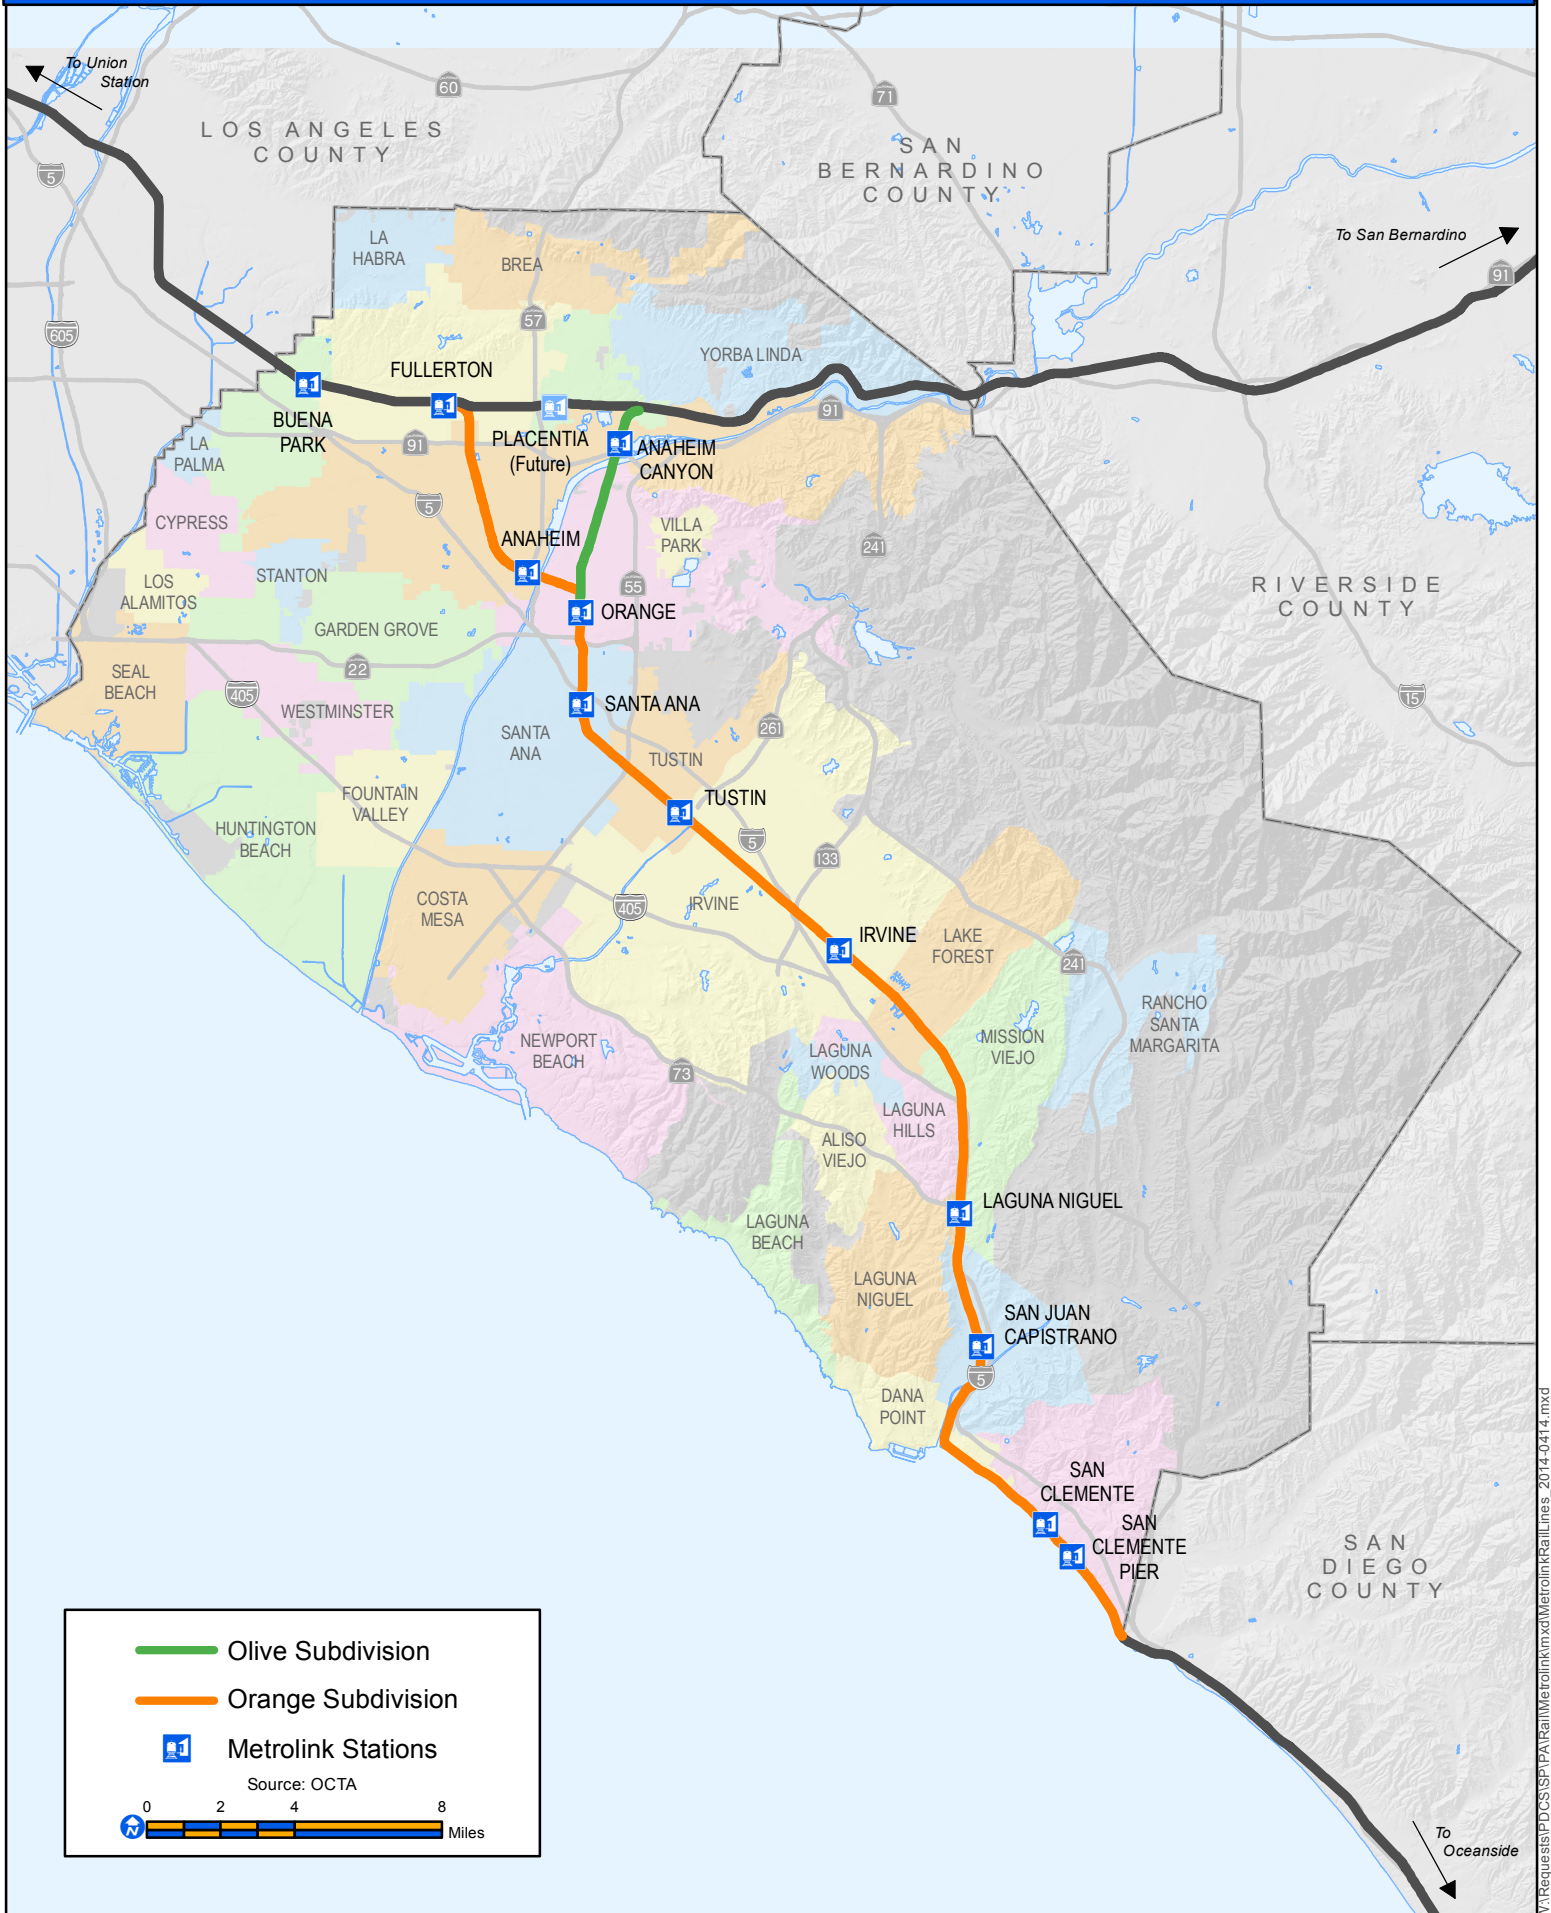

ORANGE AND OLIVE SUBDIVISIONS

ATTACHMENT A

Legend

- Olive Subdivision
- Orange Subdivision
- Metrolink Stations

Source: OCTA

0 2 4 8 Miles