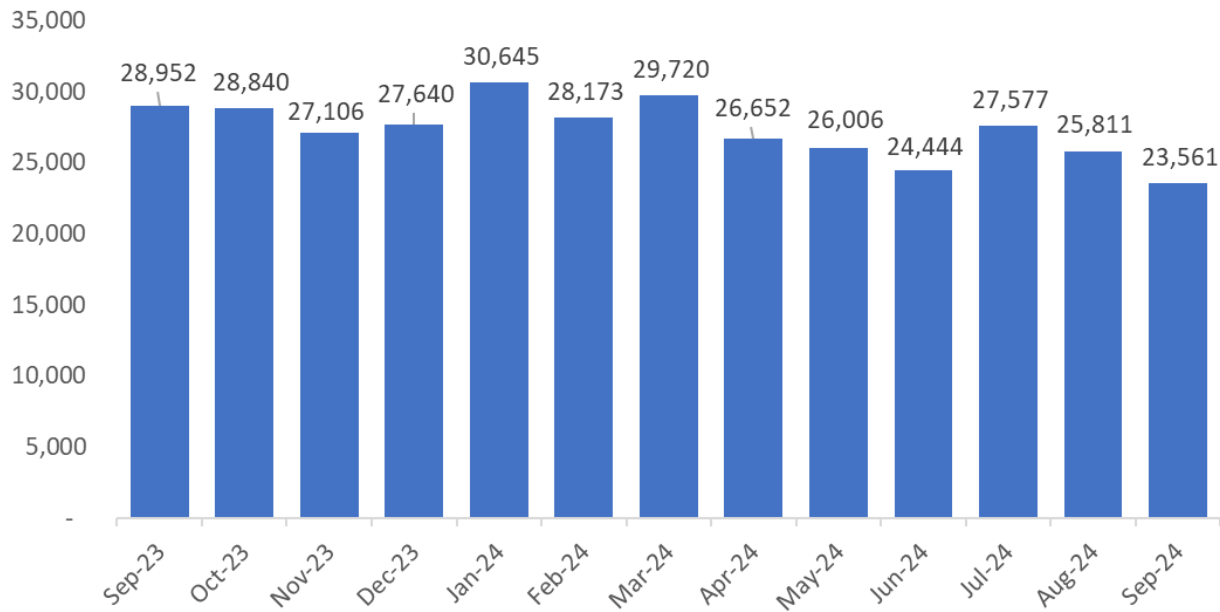

# 91 Express Lanes Key Performance Measures September 2024

### Customer Service Center Number of Monthly Calls