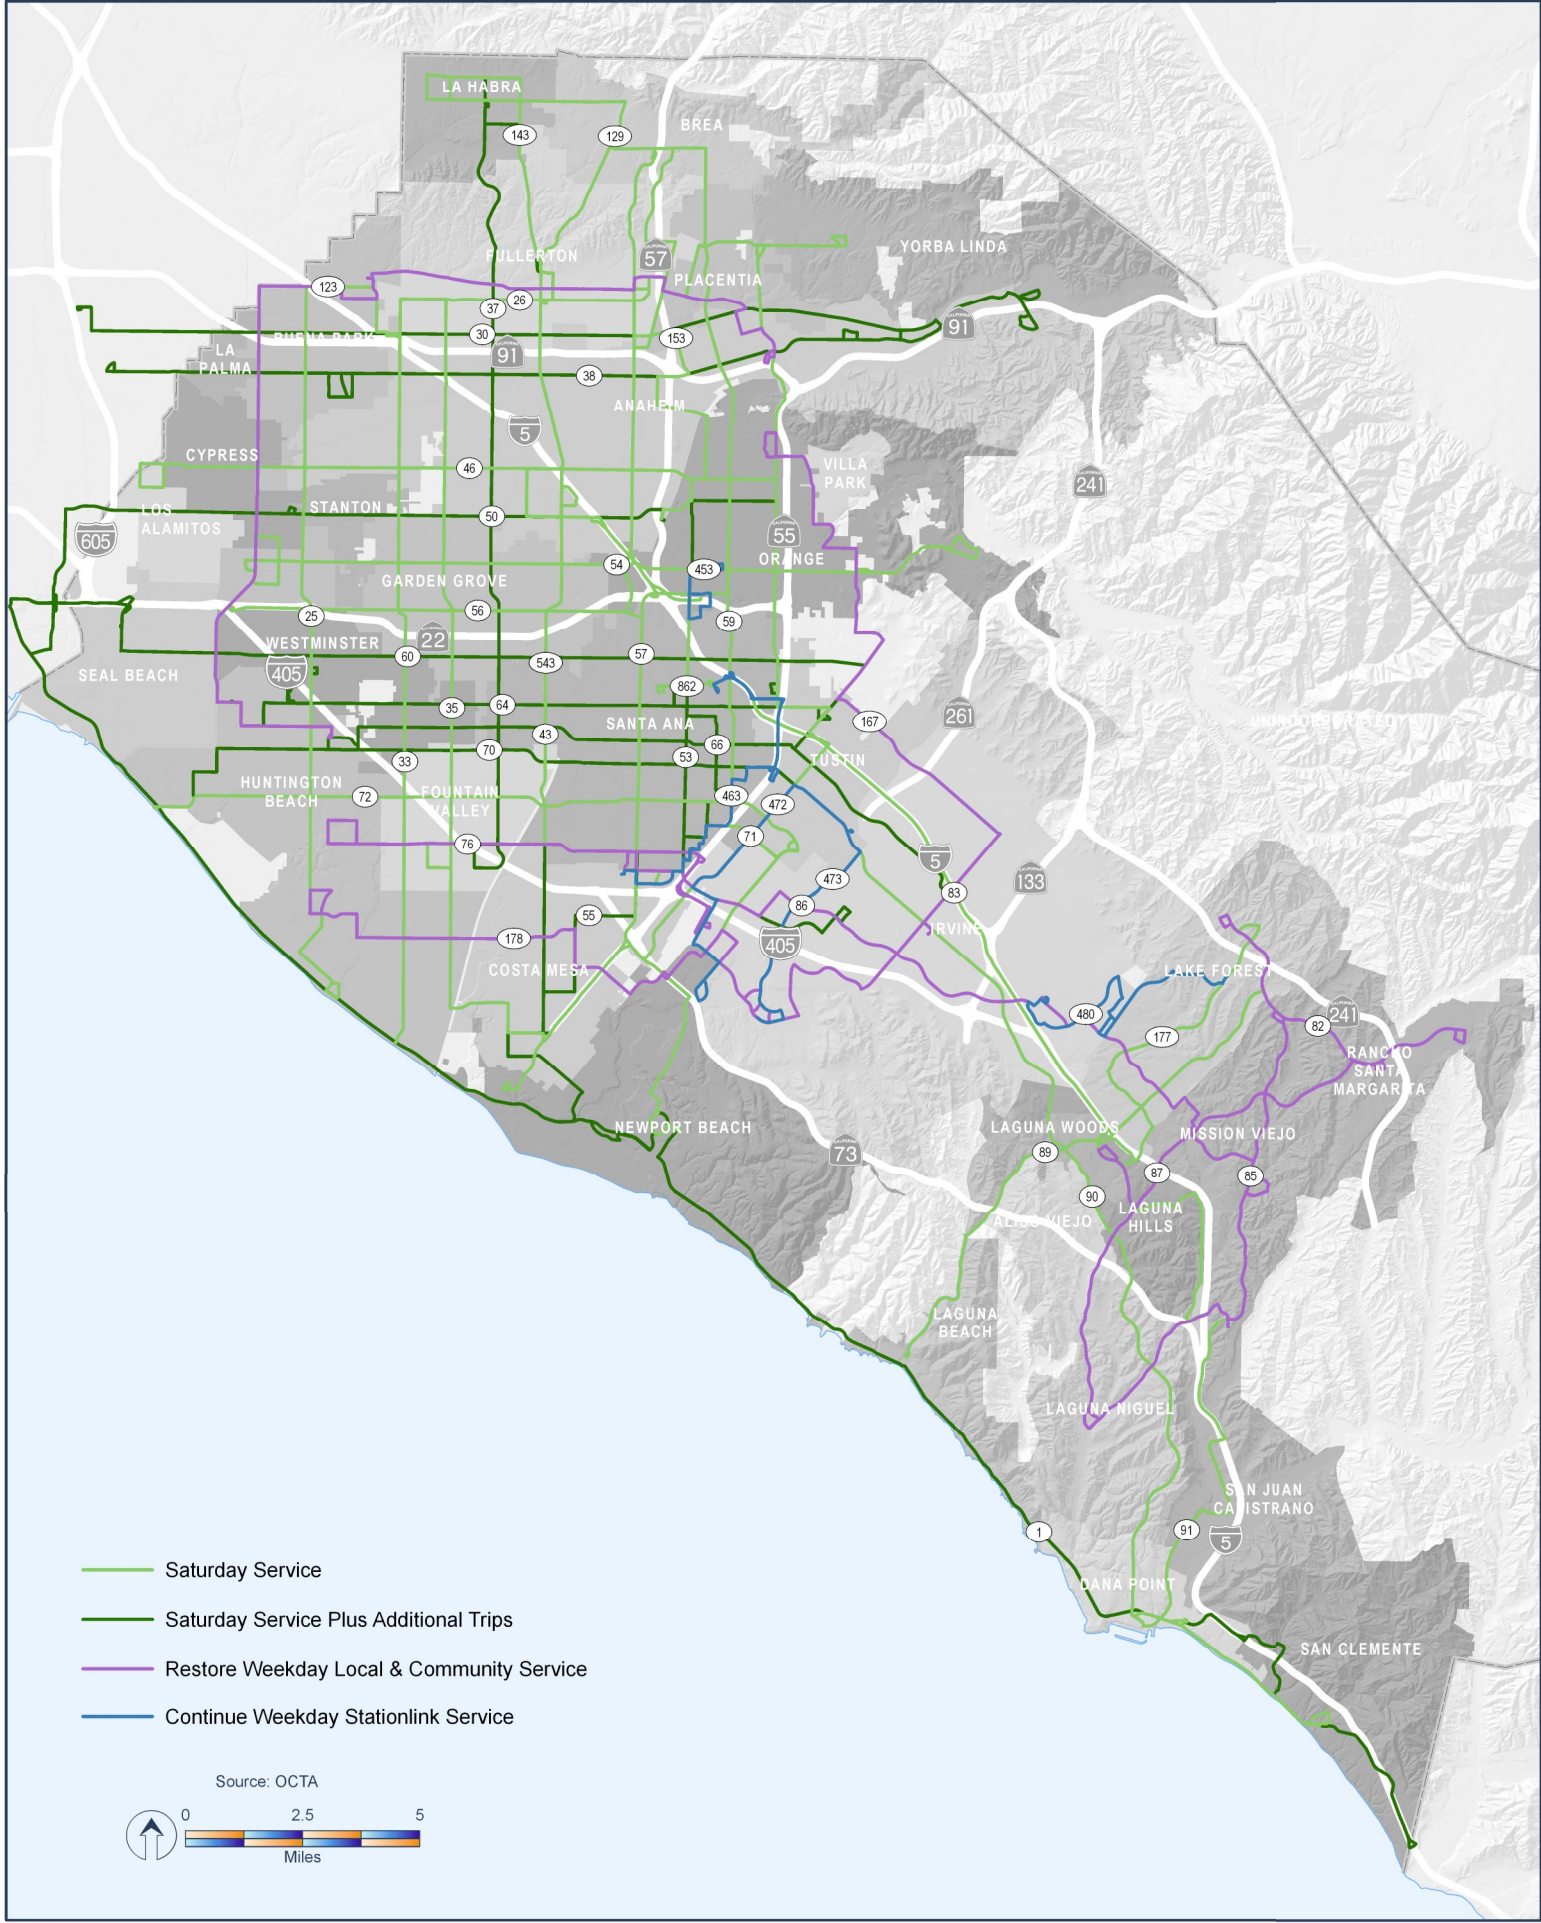

June 2020 Bus Service Change System Map

Weekday Service Levels

W:\ARCGISPro\Planning\Transit\Planning\ServiceChange\ServiceChangeProjects\ServiceChangeProjects.aprx