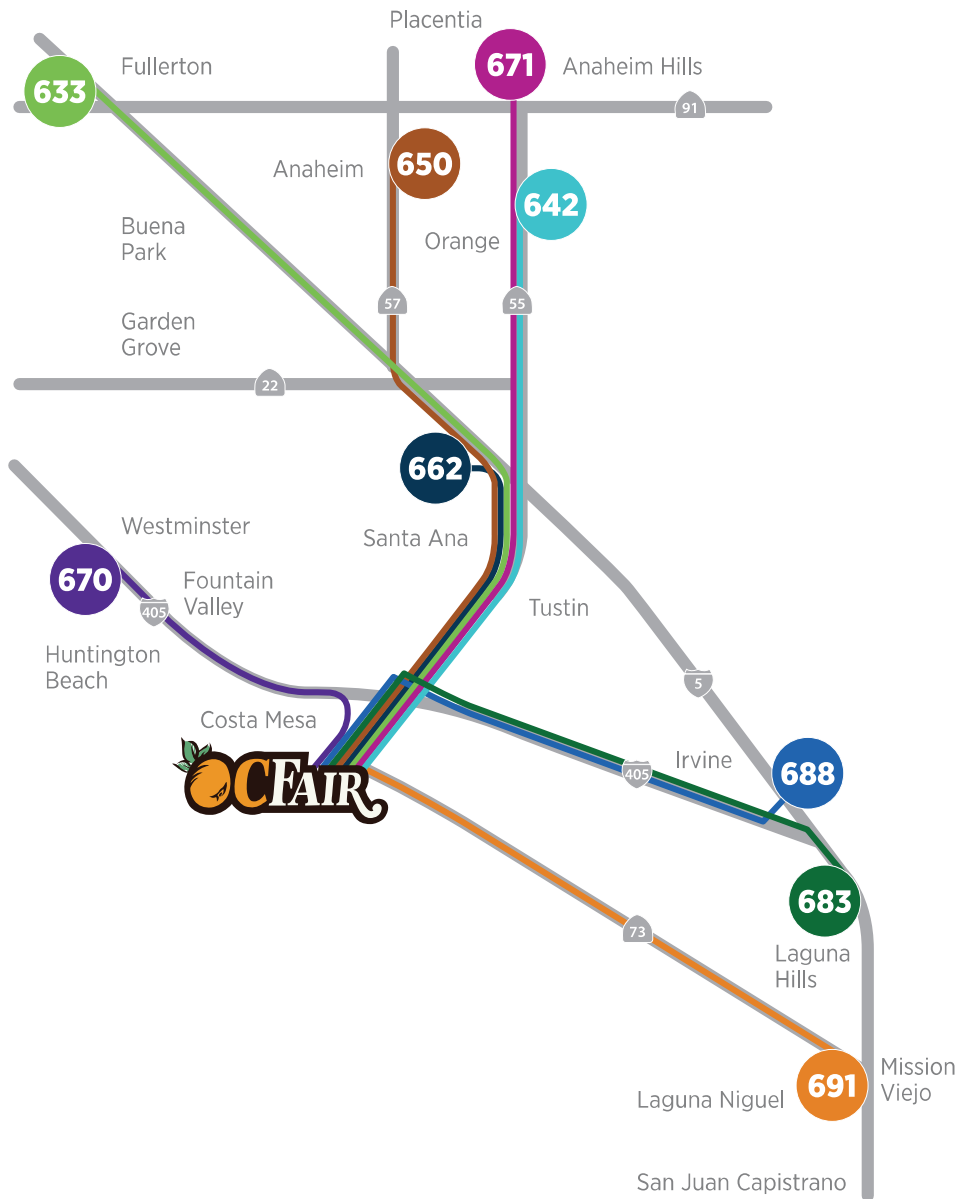

# 2019 OC Fair Express System Map

**Route 633**  
**Fullerton Park-and-Ride**  
 3000 W. Orangethorpe Ave.  
 Fullerton, CA 92833

**Route 642**  
**The Village At Orange**  
 1500 E. Village Way  
 Orange, CA 92865

**Route 650**  
**Anaheim Regional Transportation Intermodal Center (ARTIC)**  
 2626 East Katella Avenue  
 Anaheim, CA 92806

**Route 662**  
**Santa Ana Regional Transportation Center (SARTC)**  
 1000 E. Santa Ana Blvd.  
 Santa Ana, CA 92701

**Route 683**  
**Laguna Hills Transportation Center**  
 24282 Calle de los Caballeros  
 Laguna Hills, CA 92653

**Route 688**  
**Irvine Metrolink Station**  
 15215 Barranca Parkway  
 Irvine, CA 92618

**Route 691**  
**Laguna Niguel/Mission Viejo Metrolink Station**  
 28200 Forbes Rd.  
 Laguna Niguel, CA 92677