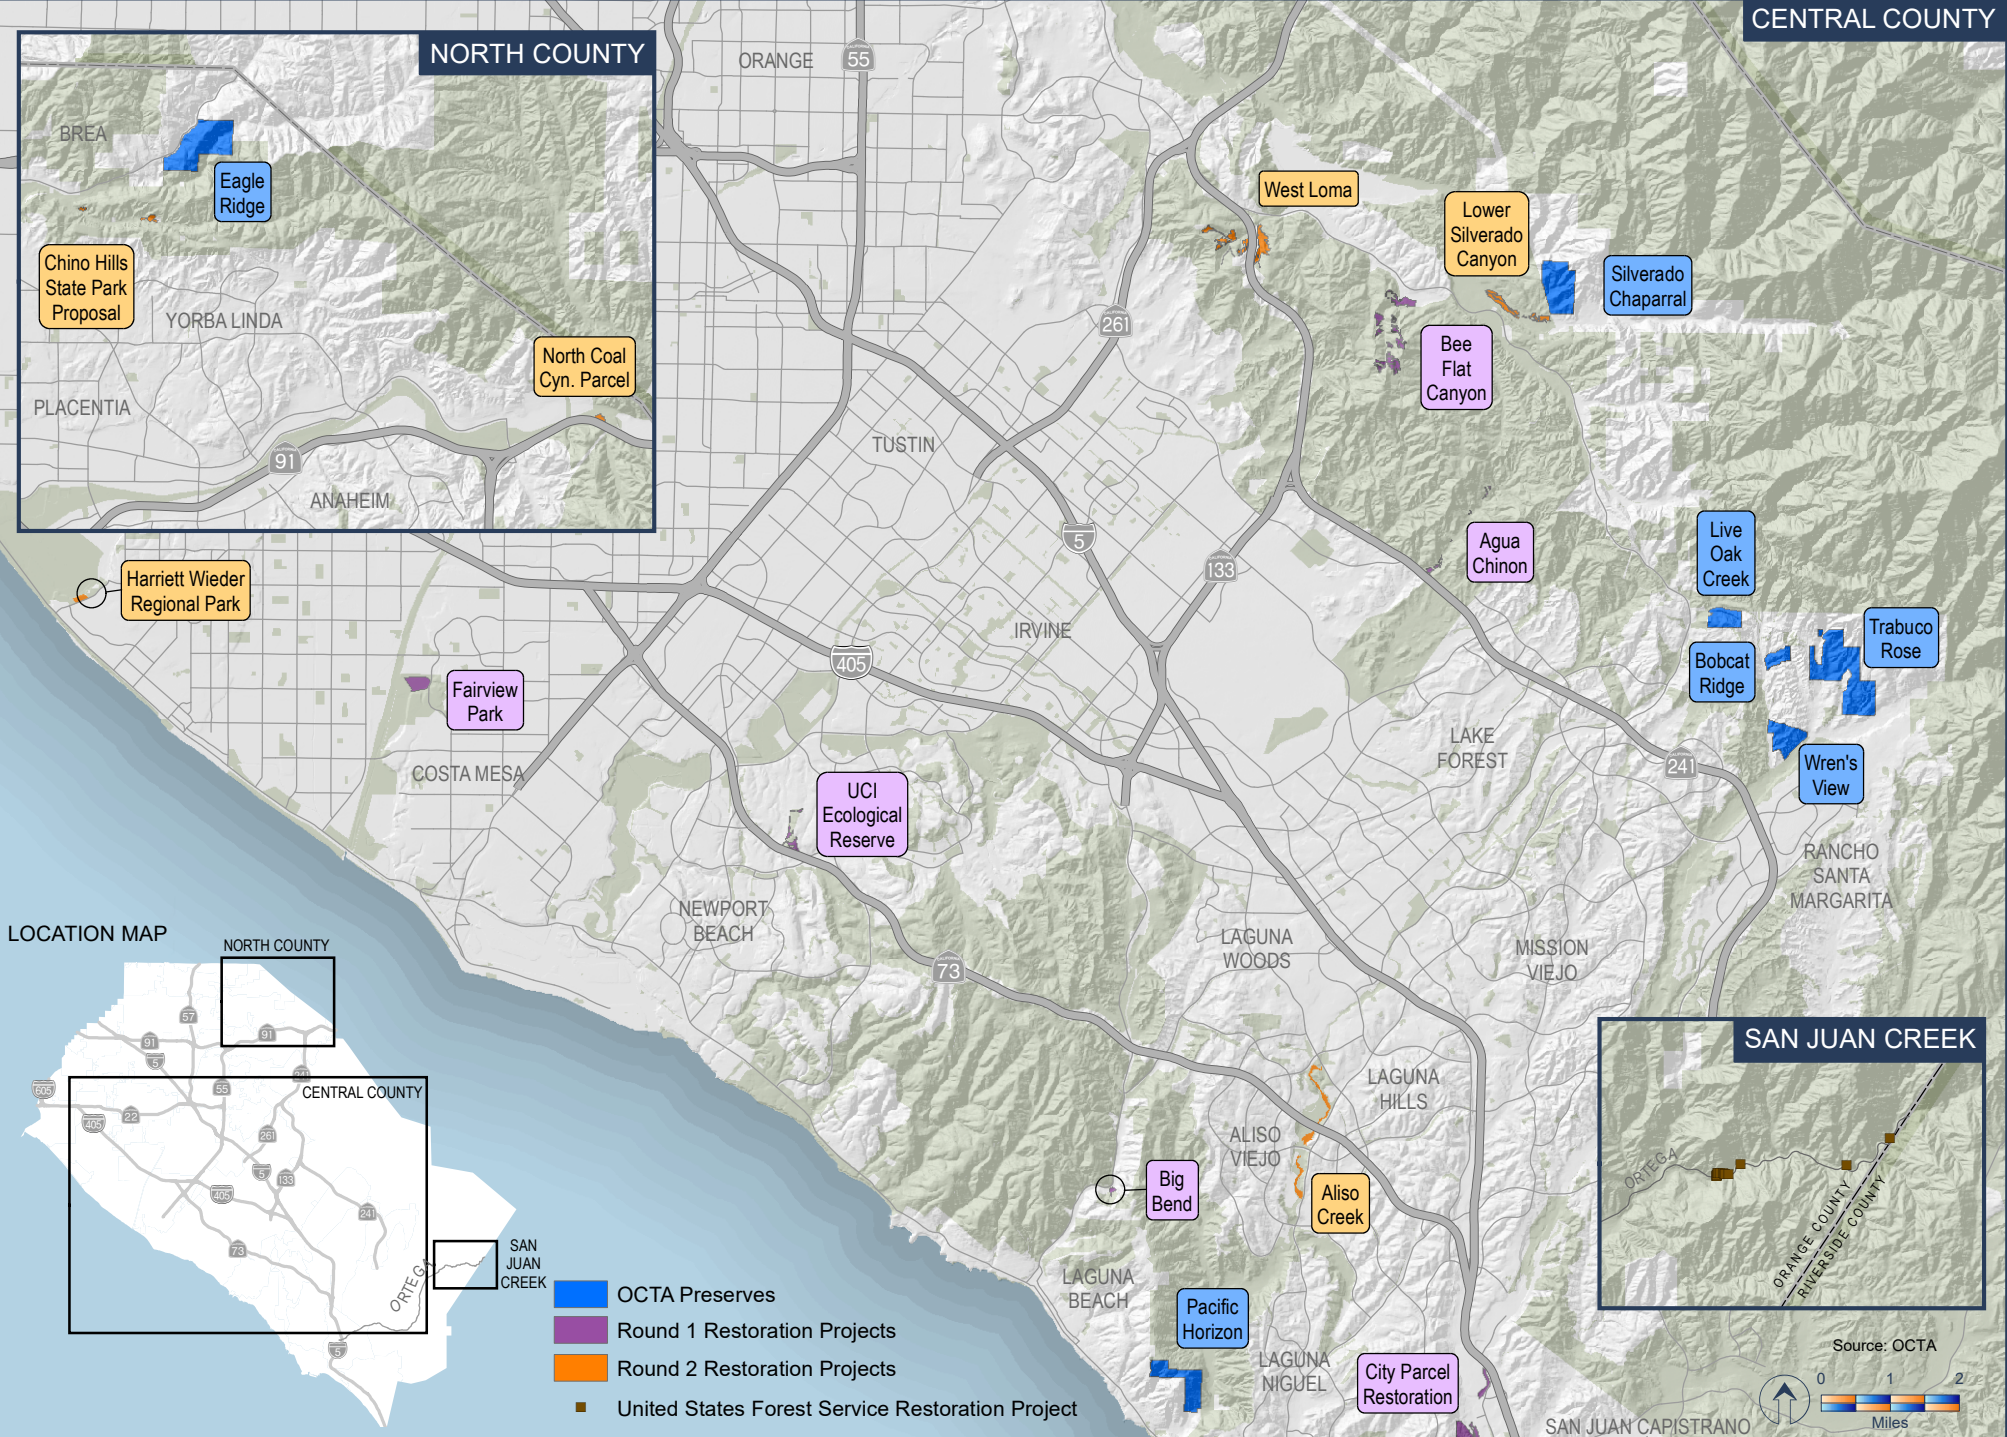

# OCTA Preserves and Funded Restoration Projects

CENTRAL COUNTY

NORTH COUNTY

LOCATION MAP

- OCTA Preserves
- Round 1 Restoration Projects
- Round 2 Restoration Projects
- United States Forest Service Restoration Project

Source: OCTA